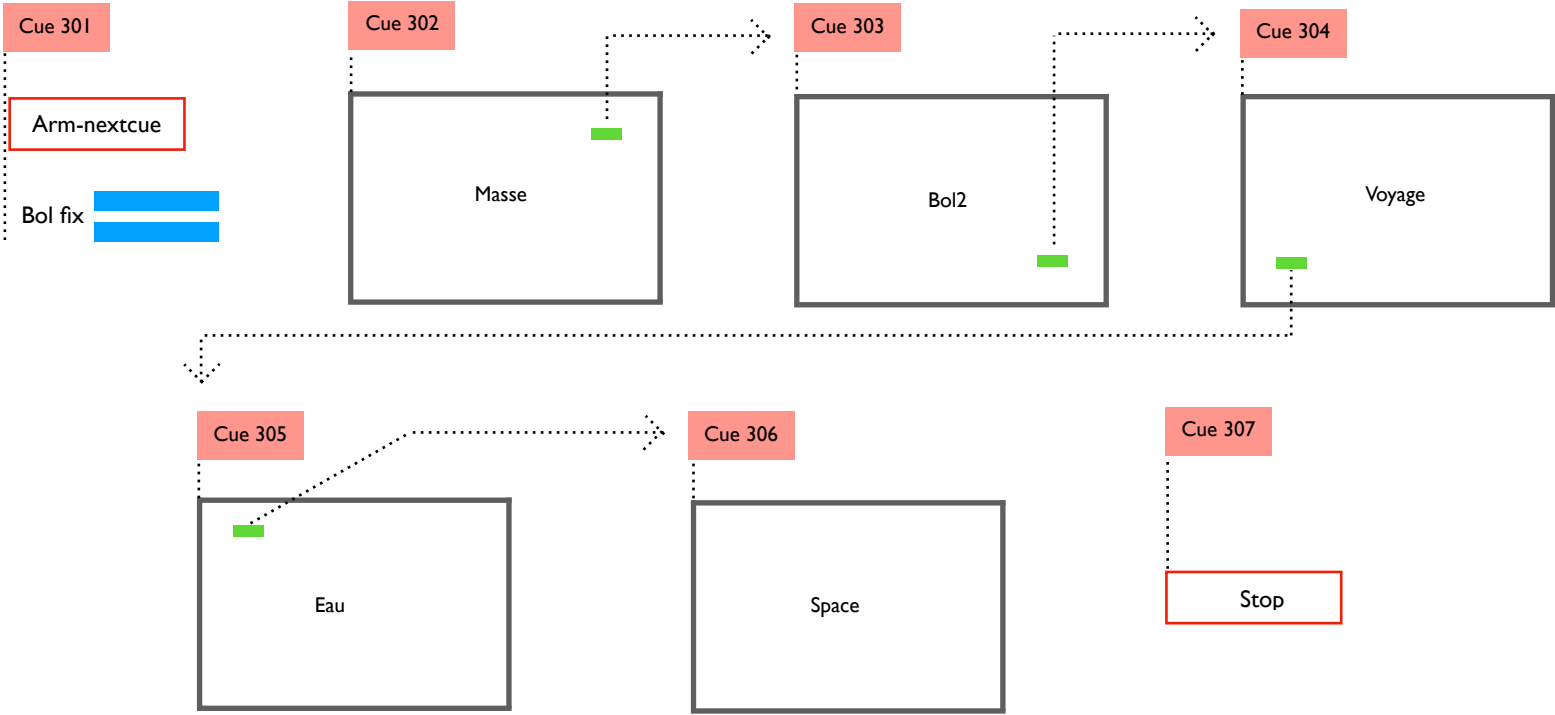

Light Wall System - Tutorial Score 1/2

ABYSSES

ATMOS

Light Wall System - Tutorial Score 2/2

PARTITION

In this exercise all the sounds are triggered by the performer