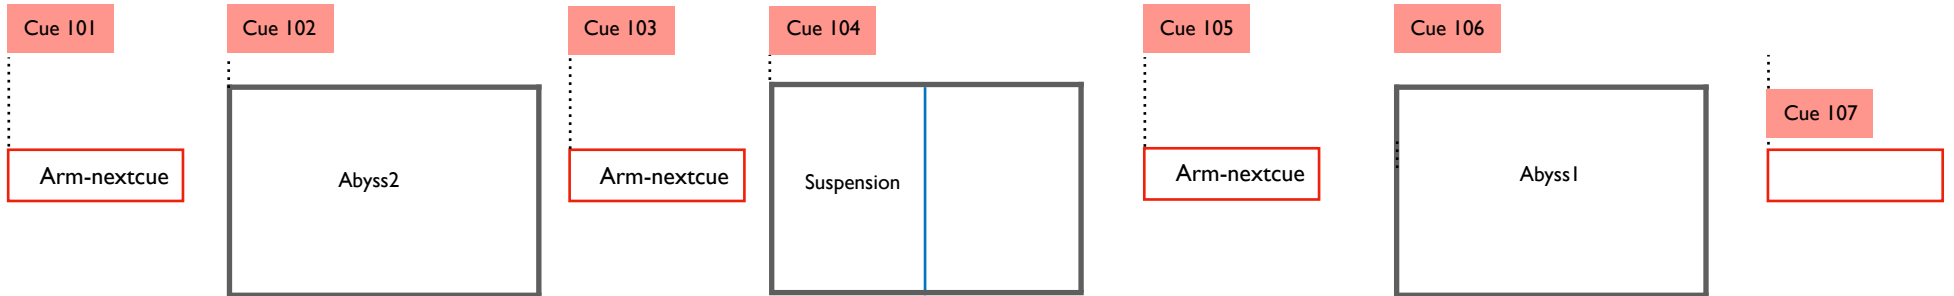

Light Wall System - Tutorial Score 1/2

ABYSSES

ATMOS

Light Wall System - Tutorial Score 2/2

PARTITION

In this exercise all the sounds are triggered by the performer